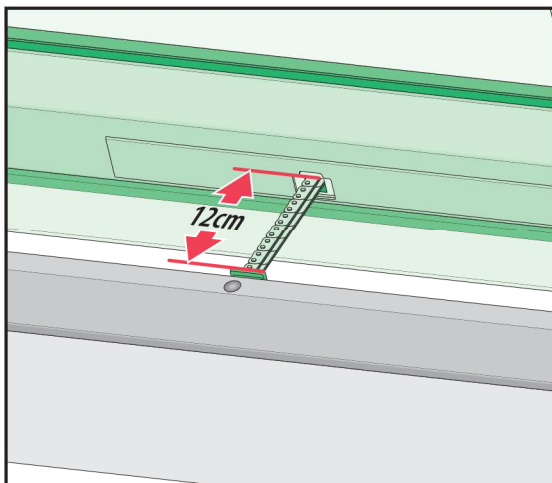

DEF

60x60

60x90

70x70

80x80

90x60

90x90

90x120

100x100

DEF

100x150

120x90

120x120

120x220

140x140

150x100

200x100